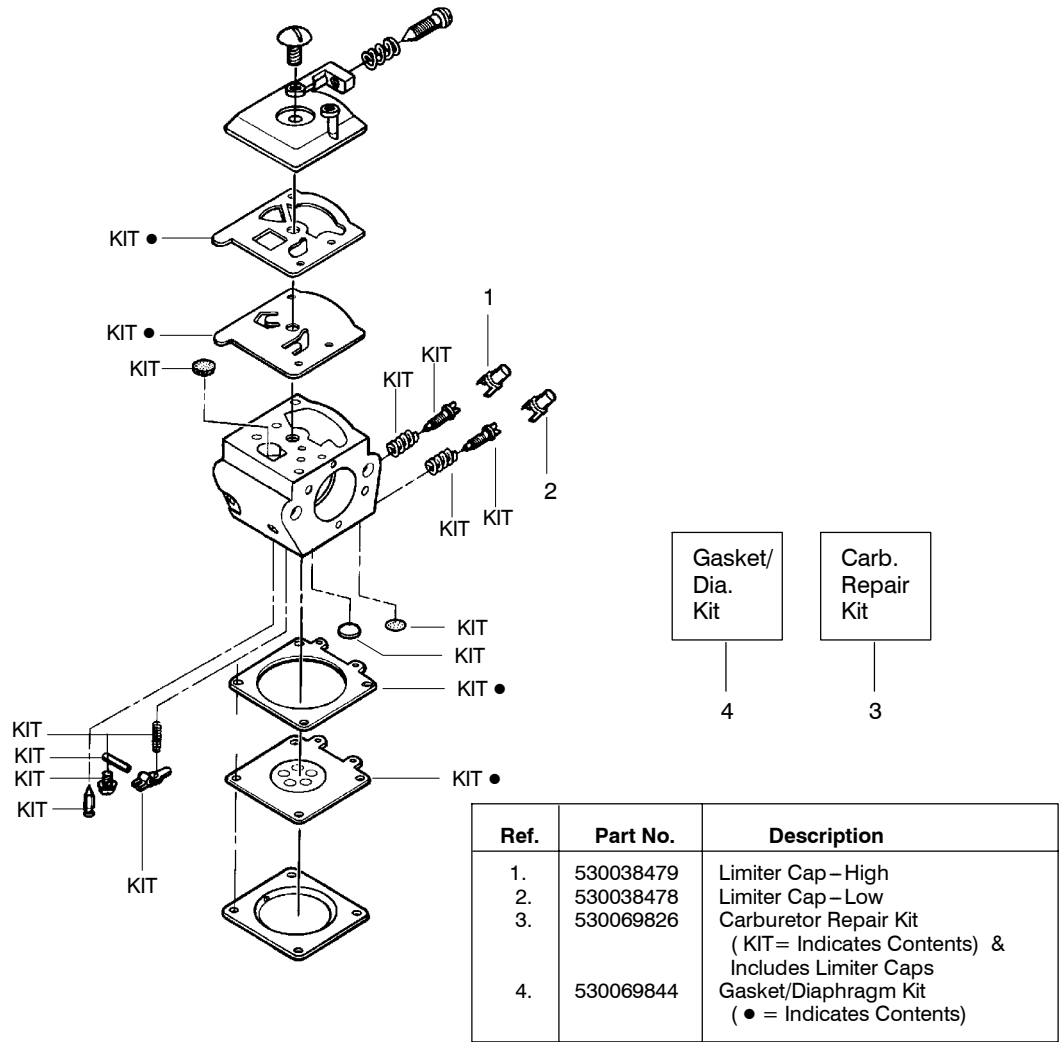

Carburetor Assembly – WT-391 – #530069722

Kit - Carburetor Assembly No. 530071621 - WT-625
Kit - Carburetor Assembly No. 530071820 - W-20
Kit - Carburetor Assembly No. 530071821 - WT-662

Note: No Repair kits are available for these carburetors