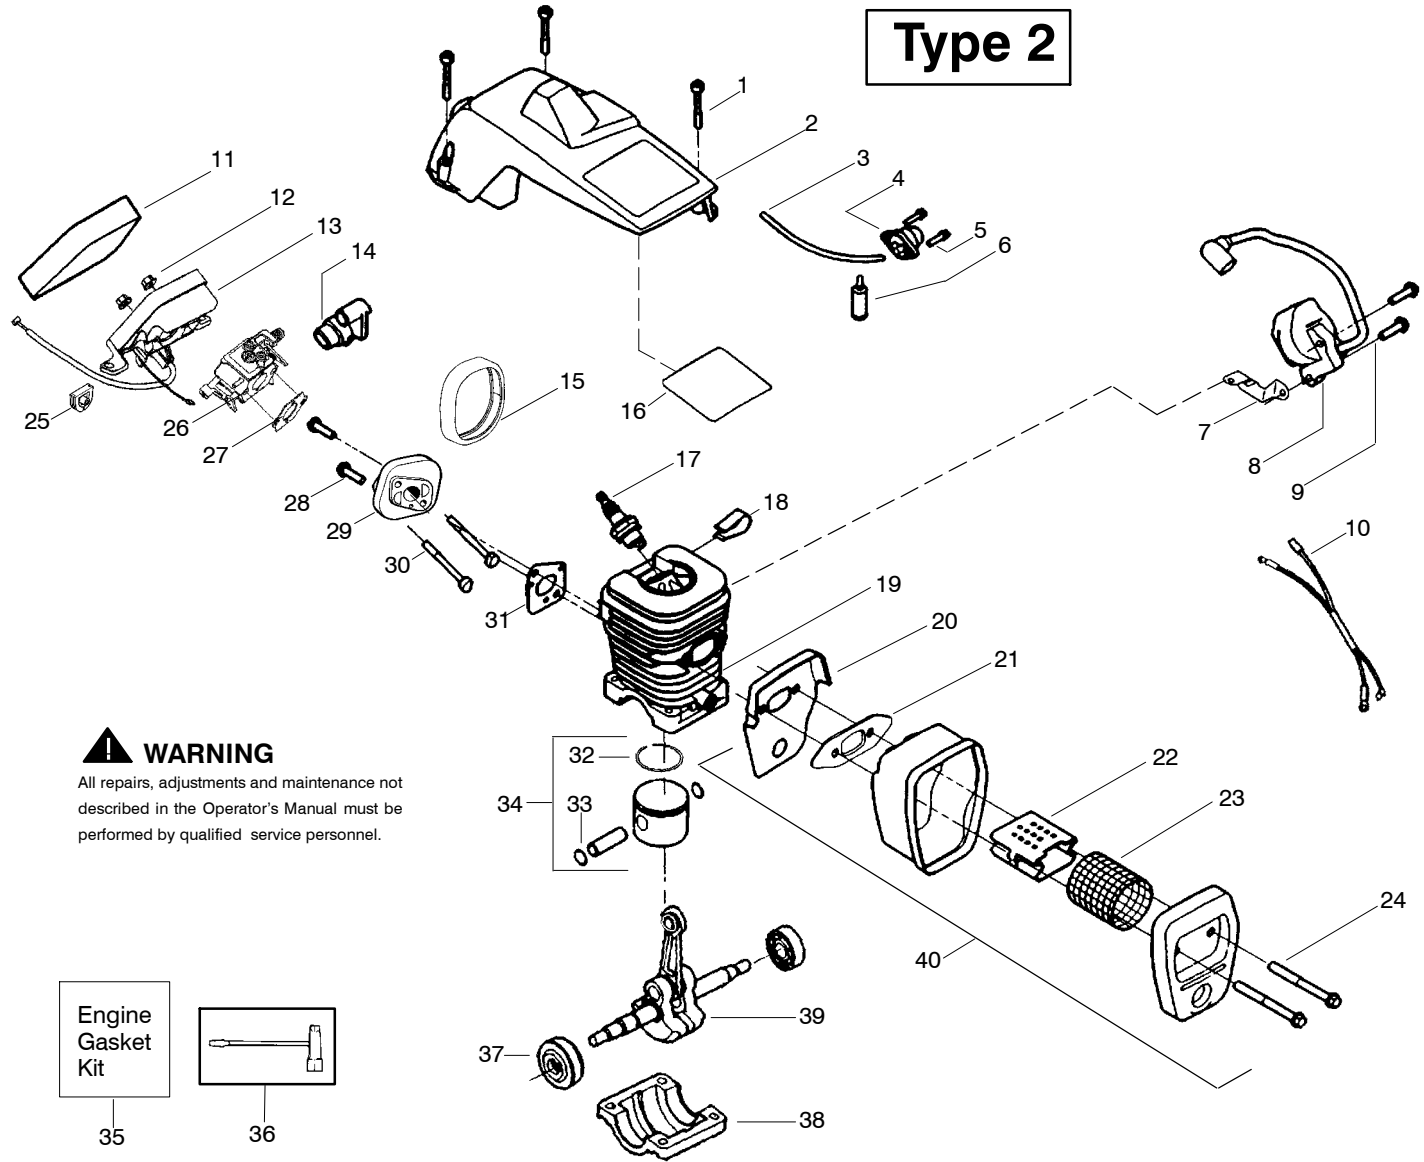

WARNING

All repairs, adjustments and maintenance not described in the Operator's Manual must be performed by qualified service personnel.

Ref.	Part No.	Description	Ref.	Part No.	Description	Ref.	Part No.	Description
1.	530016153	Screw	19.	530012550	Cylinder	35.	530069608	Kit- Engine Gasket (Incl. 21, 27 & 31)
2.	530056914	Assy- Cylinder Shield (includes # 16)	20.	530049870	Backplate- Muffler	36.	530031135	Bar Wrench
3.	530069247	Kit- Fuel Line (Small)	21.	530069608	Gasket- Muffler(kit)	37.	530056363	Assy- Seal & Bearing
4.	530071835	Kit- Purge Bulb (incl. #5)	22.	530037813	Diffuser- Muffler	38.	530037935	Cap- Crankcase
5.	530015780	Screw	23.	530036103	Screen- Spark	39.	530047062	Assy- Crankshaft
6.	530095646	Assy- Fuel Pick-up	24.	530016132	Bolt- Muffler	40.	530047207	Assy- Muffler (Incl. 20-24)
7.	530047442	Strap- Ground	25.	530047631	Grommet- Throttle Cable			Not Shown
8.	530039198	Ignition Module	26.	---	Kit- Carburetor			---
9.	530015814	Screw		545081885	Walbro (WT-891) (Incl. Grommet)			Manuals
10.	530057475	Assy- Wire Harness	27.	530069608	Gasket- Carb. (kit)			(Scan)
11.	530037793	Foam- Air Filter	28.	530016386	Screw			545123599 (Euro I)
12.	530016101	Nut	29.	530049700	Carb. Adapter			545123600 (Euro II)
13.	530057702	Assy- Air Box	30.	530016187	Screw			545123601 (Euro III)
14.	530035526	Grommet- Carb Adjust	31.	530069608	Gasket- Adaptor(kit)			545123602 (Euro IV)
15.	530054144	Seal- Carb Adapter	32.	530038729	Ring- Piston			545123596 (Euro V)
16.	530055698	Reflector- Heat	33.	530015697	Retainer- Piston Pin			545123597 (Turkish)
17.	952030150	Spark Plug (RCJ-7Y)	34.	530071408	Kit- Piston (Incl. 32 & 33)			545123598 (Russian)
18.	530016136	Clip- High Tension Lead						545123603

✓ = NEW PART NUMBER FOR THIS IPL

* = REFER TO THE SERVICE REFERENCE INDICATED FOR MORE INFORMATION. (LOCATED AT END OF IPL)