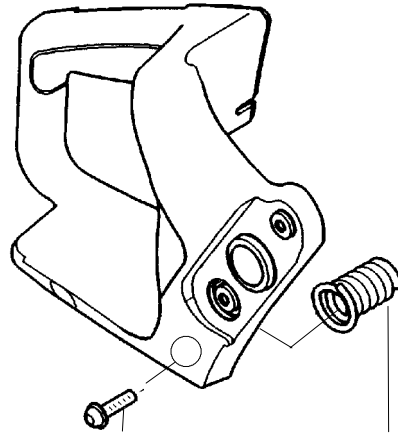

PARTS LIST NO. 530163177		PARTNER® PARTS LIST	CHAIN SAW MODEL(s) 371	
DATE 3/04/08	Replaces 530163177 -3/07/07		Note: Illustration may differ from actual model due to design changes	PAGE NO. 6

★★★★★ **Service Reference** ★★★★★

Note: Due to product improvements, your unit may have been built with or without the spring and screw shown below. If your unit does not have this spring and screw, no action is required. If your unit does have the spring and screw, please order the part numbers listed below.

530015814
Screw

530053274
Assy-Isolator Spring