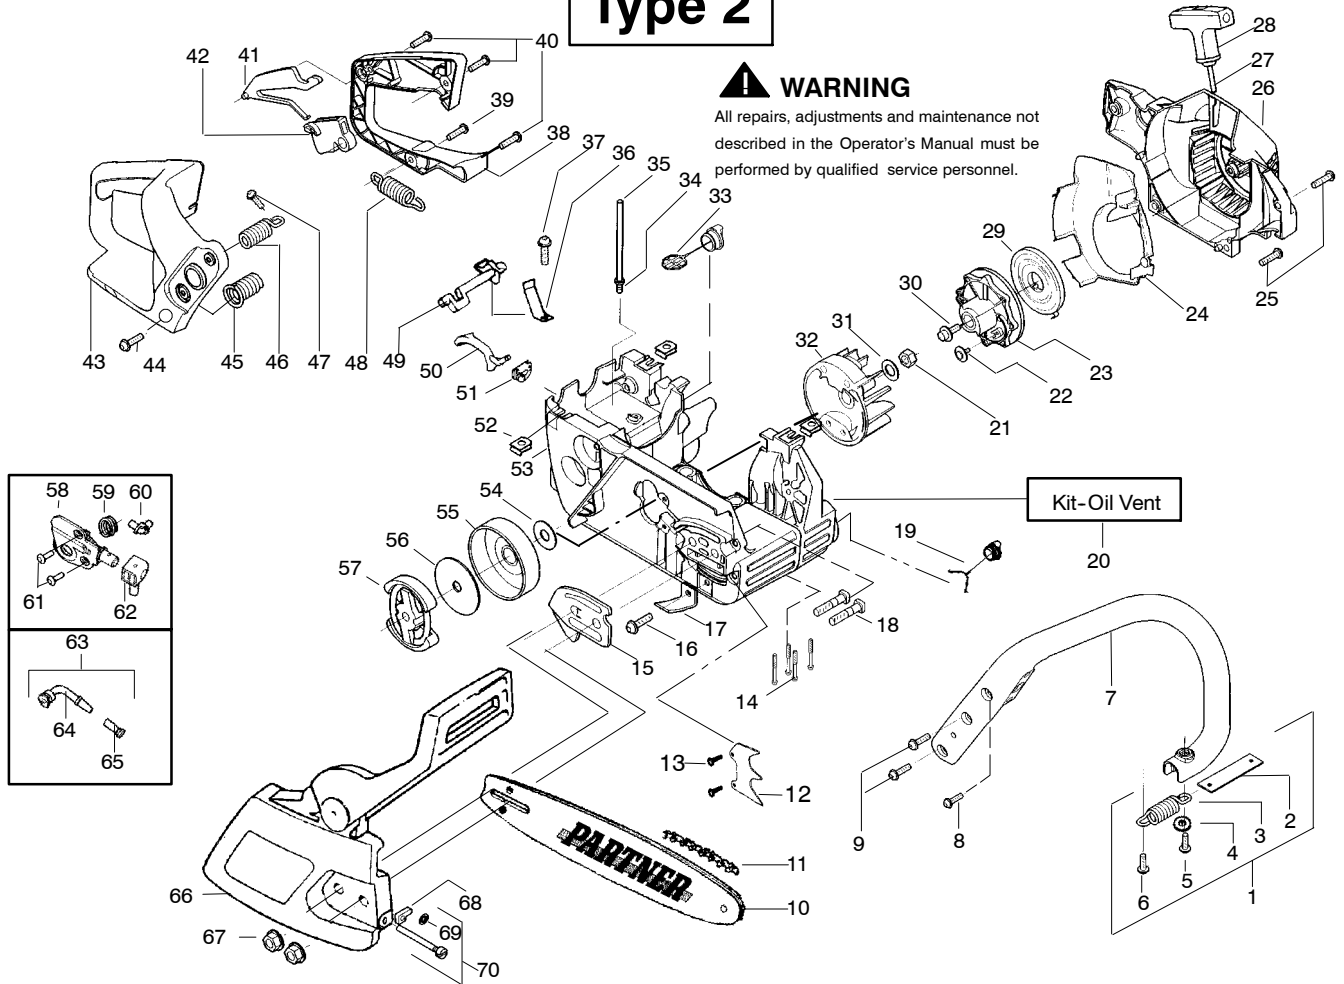

Type 2

⚠ WARNING

All repairs, adjustments and maintenance not described in the Operator's Manual must be performed by qualified service personnel.

Kit-Oil Vent

Ref.	Part No.	Description	Ref.	Part No.	Description	Ref.	Part No.	Description
1.	530059667	Assy.-Isolator	28.	530056402	Handle-Starter	55.	530047061	Assy.-Clutch Drum w/bearing
2.	530047608	Limiter Strap	29.	530027531	Spring-Recoil	56.	530015611	Washer-Clutch
3.	530059668	Spring-Isolator	30.	530015920	Screw	57.	530014949	Assy. Clutch
4.	530015158	Washer	31.	530015127	Washer-Flywheel	58.	530071259	Kit - Oil Pump (incl. 59,60,62)
5.	530016018	Screw	32.	530039187	Assy-Flywheel	59.	530037820	Gear-Worm Spring
6.	530015843	Screw	33.	530047192	Assy-Fuel Cap	60.	530049477	Elbow-Oil Pickup
7.	530047583	Front Handle	34.	530023877	Fitting-fuel line	61.	530016064	Screw
8.	530015940	Screw	35.	530069216	Kit-Fuel line (large)	62.	530019206	Seal Block
9.	530015814	Screw	36.	530016149	Spring-Switch	63.	530047663	Assy-Oil Pick-up (Incl. 64,65)
10.	530044898	Bar - 14"	37.	530015775	Screw	64.	530038373	Pick-up Oiler
11.	530044899	Bar - 16"	38.	530047581	Cover-Rear Handle	65.	530056533	Filter-Oil
11.	505369852	Chain - 14"	39.	530015886	Screw	66.	545139901	Assy.-Chain Brake
11.	505369856	Chain - 16"	40.	530015906	Screw	67.	530015917	Nut-Bar Mounting
12.	530014381	Kit-Spike (Incl. 13)	41.	530036098	Throttle Lockout	68.	530015826	Pin-Bar Adjust
13.	530016439	Screw	42.	530036097	Trigger-Throttle	69.	530038593	Retainer
14.	530016132	Screw	43.	530047582	Handle - Rear	70.	530069611	Kit-Bar Adjusting (incl. # 68,69)
15.	530038238	Plate-Bar Mount.	44.	★★★★★	Screw			
16.	530015814	Screw	45.	★★★★★	Assy Isolator-lower			
17.	530029850	Chain Catcher	46.	530071958	Kit-Isolator (Upper)			
18.	530016133	Bolt-Bar	47.	530015875	Screw			
19.	530010846	Assy-Oil Cap	48.	530059668	Spring-Isolator			
20.	530071666	Kit-Oil Vent	49.	530057473	Lever-Switch			
21.	530016134	Nut-Flywheel	50.	530057474	Lever-Choke			
22.	530016080	Screw	51.	530049005	Grommet-Knob			
23.	530037817	Starter Pulley	52.	530015922	Nut-"U"-Type			
24.	530055723	Baffle-Air	53.	530058733	Kit-Chassis Assy. fuel lines and caps)			
25.	530015892	Screw	54.	530015907	Washer-Thrust			
26.	530056333	Housing-Fan						
27.	530069232	Kit - Rope						

↗ = NEW PART NUMBER FOR THIS IPL

★ = REFER TO THE SERVICE REFERENCE INDICATED FOR MORE INFORMATION. (LOCATED AT END OF IPL)